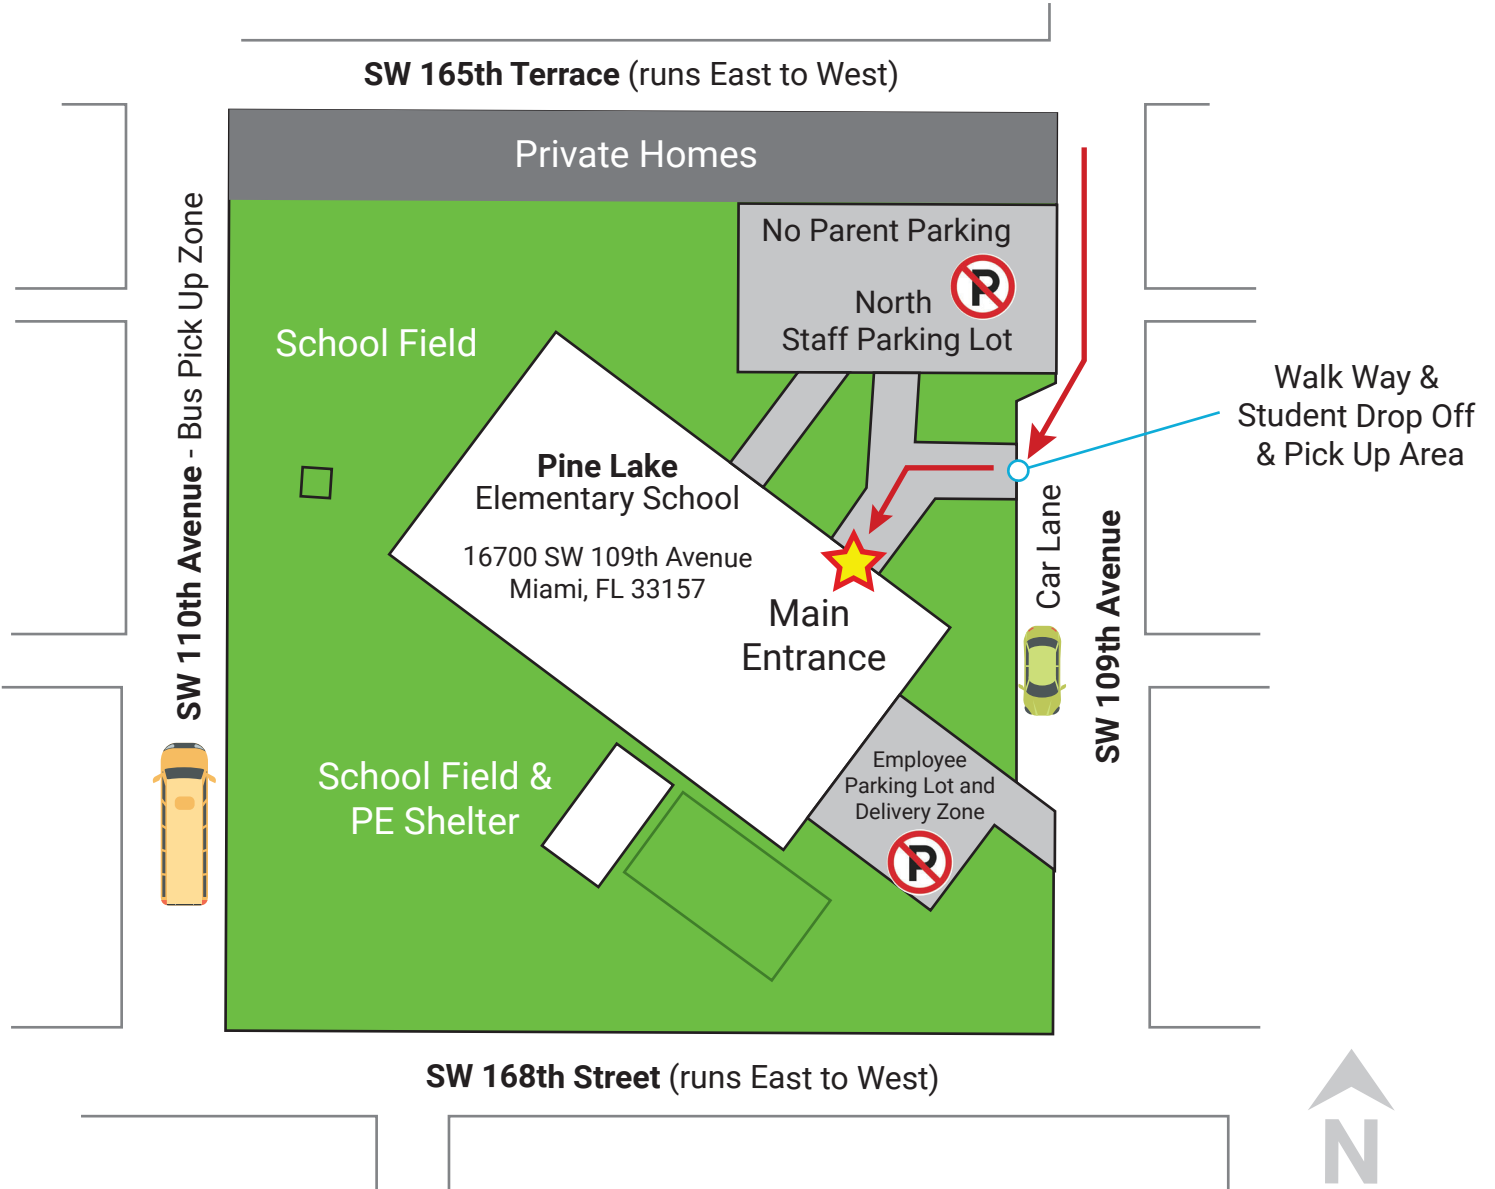

# Arrival and Dismissal Safety Procedures

Parents must arrive in front of the school (SW 109 Avenue) and remain in their vehicles until students are escorted to their vehicle.

<b>DROP OFF</b>	<b>Arrival Hours</b>	
	K-1	7:30 a.m. – 8:10 a.m.
	2-5	7:30 a.m. – 8:30 a.m.

<b>PICK UP</b>	<b>Dismissed Hours</b>	
	K-1	1:50 p.m.
	2-5	3:05 p.m.
<b>Wednesday Dismissal</b>		
K-5	1:50 p.m.	